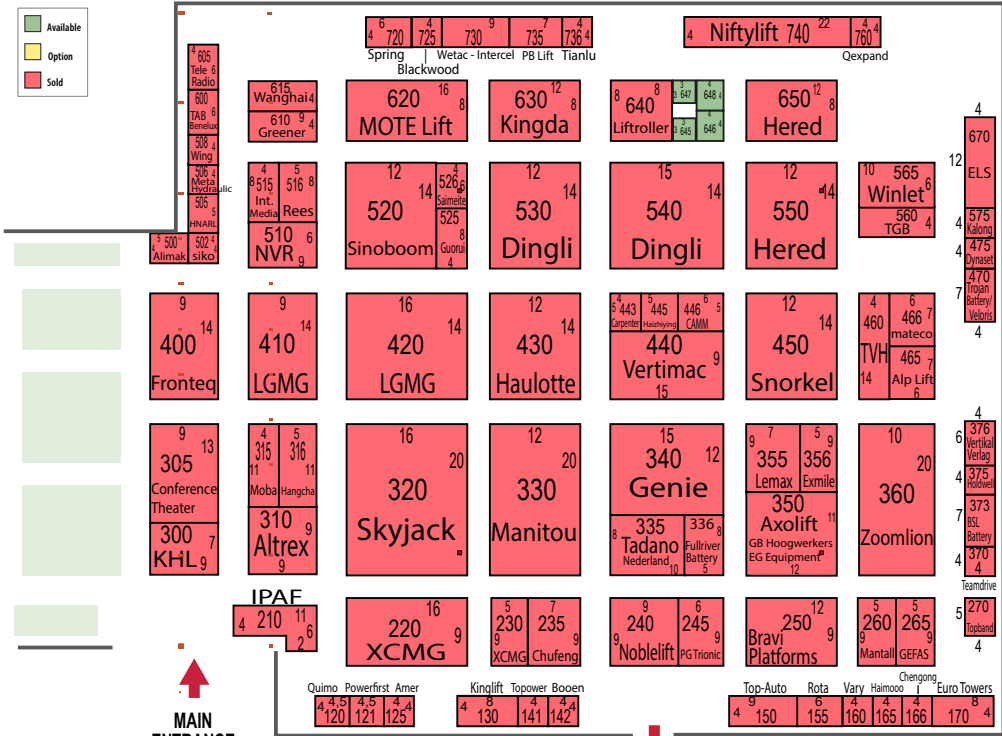

INSIDE AREA

- Available
- Option
- Solid

MAIN ENTRANCE

TO APEX OUTSIDE AREA