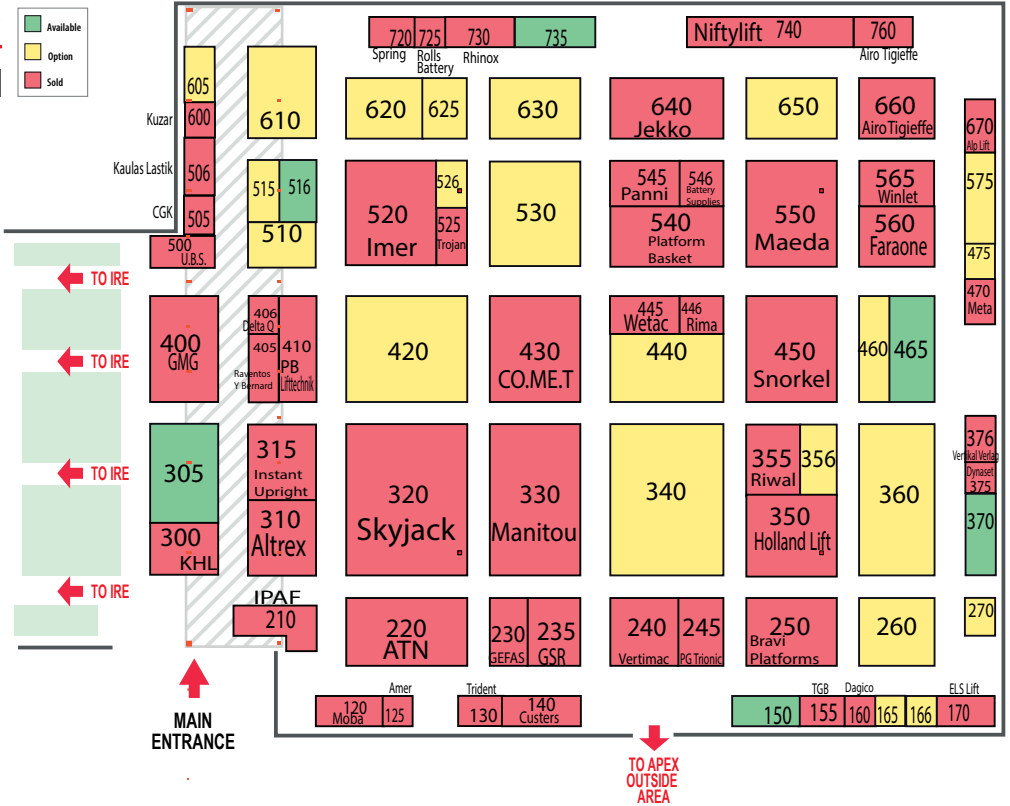

INSIDE AREA

■ Available
■ Option
■ Sold

MAIN ENTRANCE

TO APEX OUTSIDE AREA

TO IRE

TO IRE

TO IRE

TO IRE

315 Instant Upright 310 Altrex

620 625

520 Imer 526 525 Trojan

420

320 Skyjack

220 ATN

630

530

650

550 Maeda

450 Snorkel

355 Riwal 356 350 Holland Lift

250 Bravi Platforms

660 Airo Tigieffe

565 Winlet 560 Faraone

460 465

360

260

670 Airo Lift 575 475 470 Meta

376 Ball Verob 375 Dynaset 370

270